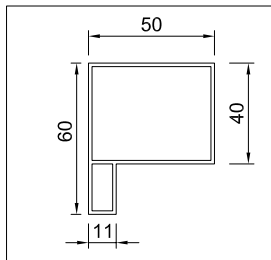

Perfiles de bastidor | profilés de cadre | frame profiles

LM.48

Multiples patrones de perforado
schémas de forage multiples
multiple perforated patterns

60.50L

Multiples modelos de metal expandido
plusieurs modèles de métal déployé
multiple models of expanded metal

modelo modèle model	bastidor cadre frame	E	expandido deployé expanded	perforado perforé perforated	opaco opaque opaque	ALU	acero acier steel	cobre cuivre cooper	zinc	composite	HPL
Metalic Expandit	50.60L	60mm	✓			✓	✓	✓	✓		
Panell HPL Opac	50.60L	60mm			✓						✓
Panell HPL Perforat	50.60L	60mm		✓							✓
Full Ona Opac	50.60L	60mm			✓	✓	✓				
Full Ona Perforat	50.60L	60mm		✓		✓	✓				
Full Opac	LM.48	50mm			✓	✓	✓	✓	✓	✓	
Full Perforat	LM.48	50mm		✓		✓	✓	✓	✓	✓	