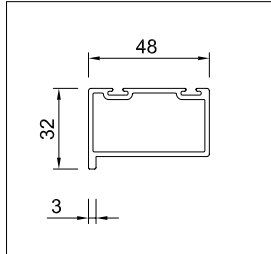

porticones plegables & paneles correderos | volets coulissants & pliables | sliding & folding shutters

Perfiles de bastidor | profilés de cadre | frame profiles

LM.48