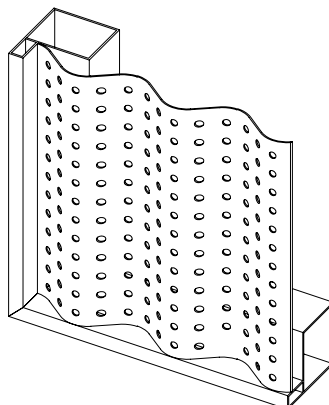

modelo modèle model	bastidor cadre frame	E	expandido deployé expanded	perforado perforé perforated	opaco opaque opaque	ALU	acero acier steel	cobre cuivre cooper	zinc	composite	HPL
Metalic Expandit	50.60L	60mm	✓			✓	✓	✓	✓		
Panell HPL Opac	50.60L	60mm			✓						✓
Panell HPL Perforat	50.60L	60mm		✓							✓
Full Ona Opac	50.60L	60mm			✓	✓	✓				
Full Ona Perforat	50.60L	60mm		✓		✓	✓				
Full Opac	LM.48	50mm			✓	✓	✓	✓	✓	✓	
Full Perforat	LM.48	50mm		✓		✓	✓	✓	✓	✓	

porticones plegables & paneles correderos | *volets coulissants & pliables* | sliding & folding shutters

Full Opac

Full Ona Opac

Panell HPL Opac

Metalic Expandit

Full Perforat

Full Ona Perforat

Panell HPL Perforat