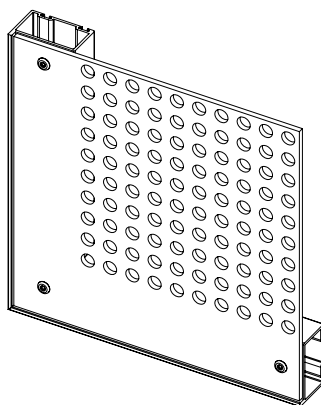

modelo modèle model	bastidor cadre frame	E	expandido deployé expanded	perforado perforé perforated	opaco opaque opaque	ALU	acero acier steel	cobre cuivre cooper	zinc	composite	HPL
Metalic Expandit	50.60L	60mm	✓			✓	✓	✓	✓		
Panell HPL Opac	50.60L	60mm			✓						✓
Panell HPL Perforat	50.60L	60mm		✓							✓
Full Ona Opac	50.60L	60mm			✓	✓	✓				
Full Ona Perforat	50.60L	60mm		✓		✓	✓				
Full Opac	LM.48	50mm			✓	✓	✓	✓	✓	✓	
Full Perforat	LM.48	50mm		✓		✓	✓	✓	✓	✓	

porticones plegables & paneles correderos | *volets coulissants & pliables* | sliding & folding shutters

Full Opac

Full Ona Opac

Panell HPL Opac

Metalic Expandit

Full Perforat

Full Ona Perforat

Panell HPL Perforat