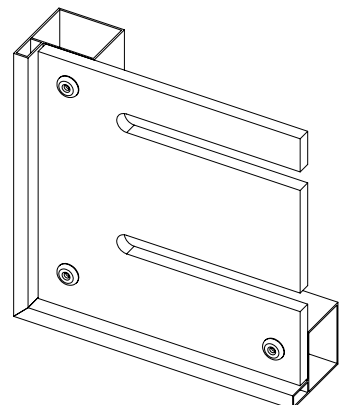

modelo modèle model	bastidor cadre frame	E	expandido deployé expanded	perforado perforé perforated	opaco opaque opaque	ALU	acero acier steel	cobre cuivre cooper	zinc	composite	HPL
Metalic Expandit	50.60L	60mm	✓			✓	✓	✓	✓		
Panell HPL Opac	50.60L	60mm			✓						✓
Panell HPL Perforat	50.60L	60mm		✓							✓
Full Ona Opac	50.60L	60mm			✓	✓	✓				
Full Ona Perforat	50.60L	60mm		✓		✓	✓				
Full Opac	LM.48	50mm			✓	✓	✓	✓	✓	✓	
Full Perforat	LM.48	50mm		✓		✓	✓	✓	✓	✓	

porticones plegables & paneles correderos | *volets coulissants & pliables* | sliding & folding shutters

Full Opac

Full Ona Opac

Panell HPL Opac

Metalic Expandit

Full Perforat

Full Ona Perforat

Panell HPL Perforat