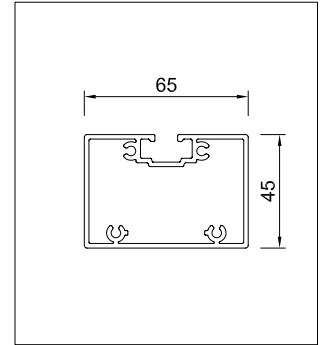

brise soleil - ALC

a la carta | á la carte | a la carte

lama orientable singular | lame orientable singulaire | singular movable blade

chasis lama | chasis lame | blade frame

amazonas

montante | montants | mullions

M80.65

M45.65

duna

arrastre | barre de manouvre | drive road

A40.10

A25.10

chasis chassis frame	panel | panneau | panel								
	textura | texture | texture			materiales | materiueux | materials				1 cara 1 visage 1 face	2 cara 2 visage 2 face
	expandido deployé expanded	perforado perfore perforated	opaco opaque opaque	alu	zinc	composite	hpl		
Amazonas / Duna	●			●				✓	✓
Amazonas / Duna	●				●			✓	✓
Amazonas / Duna		●		●				✓	✓
Amazonas / Duna		●			●			✓	✓
Amazonas / Duna		●				●		✓	✓
Amazonas / Duna			●	●				✓	✓
Amazonas / Duna			●		●			✓	✓
Amazonas / Duna			●			●		✓	✓
Amazonas / Duna			●				●	✓	✓

- manual | manuelle | manually
- mecánico | mécanique | mechanical
- motor | moteur | motor