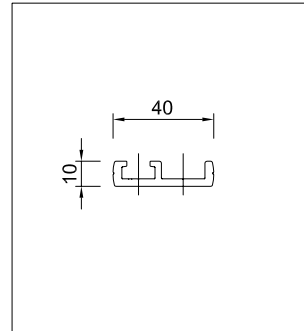

arrastre | barre de manouvre | drive road

A40.10