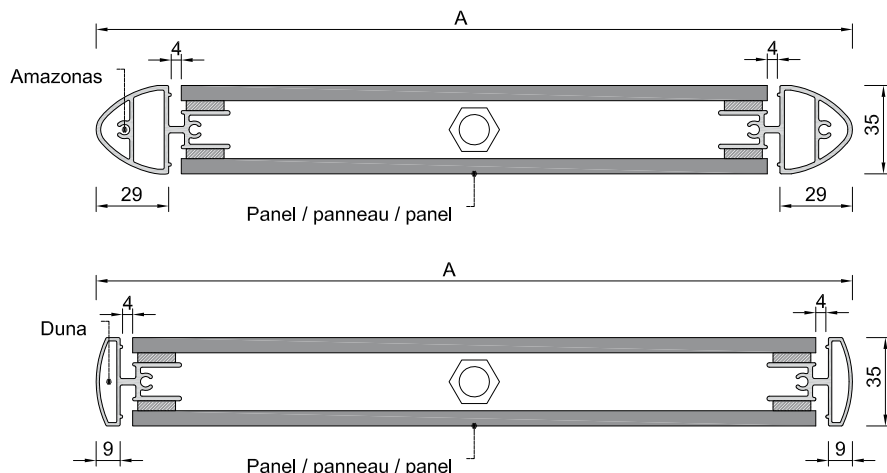

montante | montants | mullions

M80.65

M45.65

duna

arrastre | barre de manouvre | drive road

A40.10

A25.10

chasis chassis frame	panel panneau panel								
	textura texture texture			materiales materiueux materials				1 cara 1 visage 1 face	2 cara 2 visage 2 face
	expandido deployé expanded	perforado perfore perforated	opaco opaque opaque	alu	zinc	composite	hpl		
Amazonas / Duna	●			●				✓	✓
Amazonas / Duna	●				●			✓	✓
Amazonas / Duna		●		●				✓	✓
Amazonas / Duna		●			●			✓	✓
Amazonas / Duna		●				●		✓	✓
Amazonas / Duna			●	●				✓	✓
Amazonas / Duna			●		●			✓	✓
Amazonas / Duna			●			●		✓	✓
Amazonas / Duna			●				●	✓	✓

A= desde 200mm hasta 500mm / de 200mm á 500mm / from 200mm to 500mm

fijación fixation fixation		lama lame blade				accionamiento commande operation	
vista visible exposed	oculta cachée concealed	posición position blade		l max (mm) l max (mm) l max (mm)		H	V
		H	V	H	V		
✓		✓	✓	2000	3000		⚡
✓		✓	✓	2000	3000		⚡
✓		✓	✓	2000	3000		⚡
✓		✓	✓	2000	3000		⚡
✓	✓	✓	✓	2000	3000		⚡
✓	✓	✓	✓	2000	3500		⚡
✓		✓	✓	2000	3000		⚡
✓		✓	✓	2000	3000		⚡
✓	✓	✓	✓	2000	3000		⚡
✓	✓	✓	✓	2000	3500		⚡