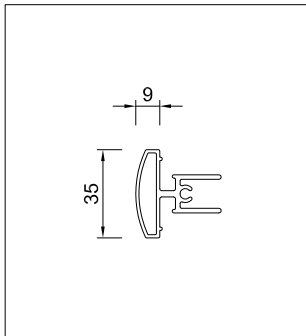

montante | montants | mullions

M80.65

M45.65

duna

arrastre | barre de manouvre | drive road

A40.10

A25.10

chasis chassis frame	panel panneau panel								
	textura texture texture			materiales materiueux materials				1 cara 1 visage 1 face	2 cara 2 visage 2 face
	expandido deployé expanded	perforado perfore perforated	opaco opaque opaque	alu	zinc	composite	hpl		
Amazonas / Duna	●			●				✓	✓
Amazonas / Duna	●				●			✓	✓
Amazonas / Duna		●		●				✓	✓
Amazonas / Duna		●			●			✓	✓
Amazonas / Duna		●				●		✓	✓
Amazonas / Duna			●	●				✓	✓
Amazonas / Duna			●		●			✓	✓
Amazonas / Duna			●			●		✓	✓
Amazonas / Duna			●				●	✓	✓

A= desde 200mm hasta 500mm / de 200mm á 500mm / from 200mm to 500mm

fijación fixation fixation		lama lame blade				accionamiento commande operation	
vista visible exposed	oculta cachée concealed	posición position blade		l max (mm) l max (mm) l max (mm)		H	V
		H	V	H	V		
✓		✓	✓	2000	3000		⚡
✓		✓	✓	2000	3000		⚡
✓		✓	✓	2000	3000		⚡
✓		✓	✓	2000	3000		⚡
✓	✓	✓	✓	2000	3000		⚡
✓	✓	✓	✓	2000	3500		⚡
✓		✓	✓	2000	3000		⚡
✓		✓	✓	2000	3000		⚡
✓	✓	✓	✓	2000	3000		⚡
✓	✓	✓	✓	2000	3500		⚡