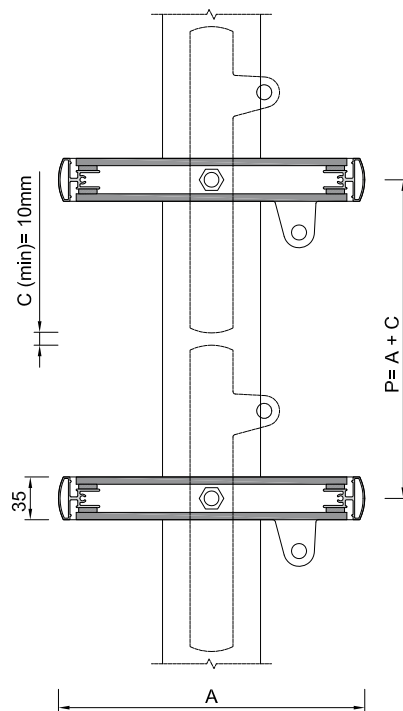

brise soleil - **ALC**

a la carta | *á la carte* | *a la carte*

lama orientable singular | *lame orientable singulaire* | *singular movable blade*