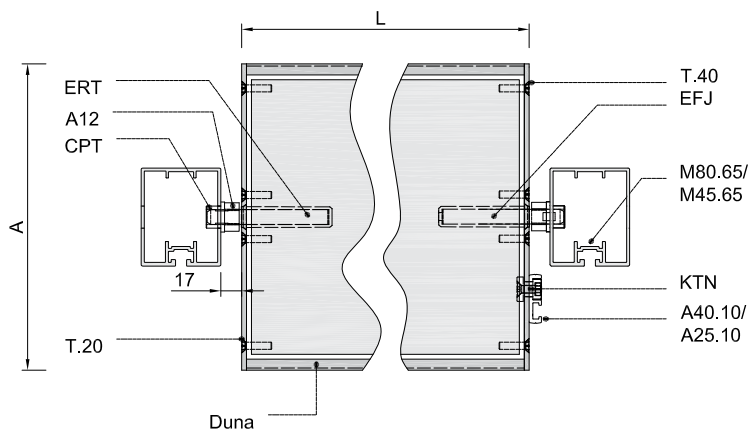

brise soleil - **ALC**

a la carta | *á la carte* | *a la carte*

lama orientable singular | *lame orientable singulaire* | *singular movable blade*