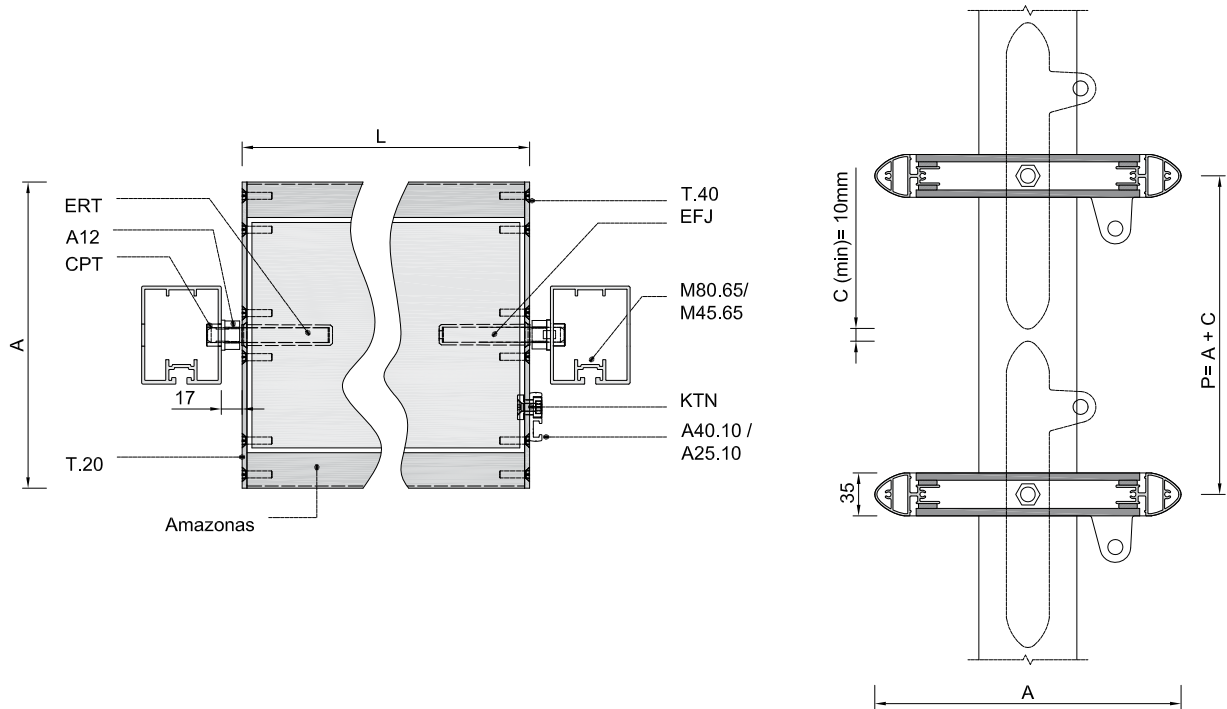

brise soleil - **ALC**

a la carta | *á la carte* | *a la carte*

lama orientable singular | *lame orientable singulaire* | *singular movable blade*

AMAZONAS