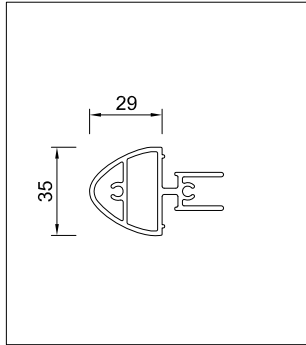

brise soleil - ALC

a la carta | á la carte | a la carte

lama orientable singular | lame orientable singulaire | singular movable blade

chasis lama | chasis lame | blade frame

amazonas