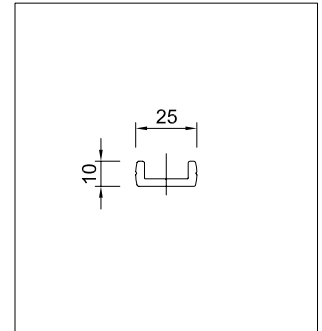

brise soleil - ALC

a la carta | á la carte | a la carte

lama orientable singular | lame orientable singulaire | singular movable blade

chasis lama | chasis lame | blade frame

amazonas

montante | montants | mullions

M80.65

M45.65

duna

arrastre | barre de manouvre | drive road

A40.10

A25.10

chasis chassis frame	panel | panneau | panel								
	textura | texture | texture			materiales | materiueux | materials				1 cara 1 visage 1 face	2 cara 2 visage 2 face
	expandido deployé expanded	perforado perfore perforated	opaco opaque opaque	alu	zinc	composite	hpl		
Amazonas / Duna	●			●				✓	✓
Amazonas / Duna	●				●			✓	✓
Amazonas / Duna		●		●				✓	✓
Amazonas / Duna		●			●			✓	✓
Amazonas / Duna		●				●		✓	✓
Amazonas / Duna			●	●				✓	✓
Amazonas / Duna			●		●			✓	✓
Amazonas / Duna			●			●		✓	✓
Amazonas / Duna			●				●	✓	✓

- manual | manuelle | manually
- mecánico | mécanique | mechanical
- motor | moteur | motor