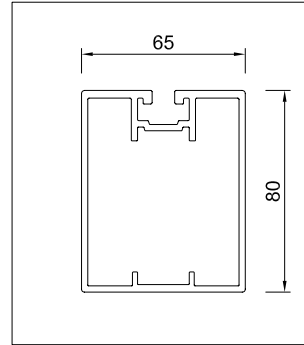

montante | montants | mullions

M80.65