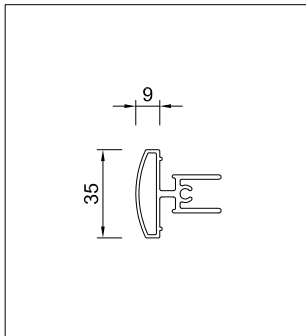

montante | montants | mullions

M80.65

M45.65

duna

arrastre | barre de manouvre | drive road

A40.10

A25.10

chasis chassis frame	panel panneau panel								
	textura texture texture			materiales materiueux materials				1 cara 1 visage 1 face	2 cara 2 visage 2 face
	expandido deployé expanded	perforado perfore perforated	opaco opaque opaque	alu	zinc	composite	hpl		
Amazonas / Duna	●			●				✓	✓
Amazonas / Duna	●				●			✓	✓
Amazonas / Duna		●		●				✓	✓
Amazonas / Duna		●			●			✓	✓
Amazonas / Duna		●				●		✓	✓
Amazonas / Duna			●	●				✓	✓
Amazonas / Duna			●		●			✓	✓
Amazonas / Duna			●			●		✓	✓
Amazonas / Duna			●				●	✓	✓

A= desde 200mm hasta 500mm / de 200mm á 500mm / from 200mm to 500mm

fijación fixation fixation		lama lame blade					accionamiento commande operation		
vista visible exposed	oculta cachée concealed	posición position blade		l max (mm) l max (mm) l max (mm)		H	V		
		H	V	H	V				
✓		✓	✓	2000	3000			✋	⚡
✓		✓	✓	2000	3000			✋	⚡
✓		✓	✓	2000	3000			✋	⚡
✓		✓	✓	2000	3000			✋	⚡
✓	✓	✓	✓	2000	3000			✋	⚡
✓	✓	✓	✓	2000	3500			✋	⚡
✓		✓	✓	2000	3000			✋	⚡
✓		✓	✓	2000	3000			✋	⚡
✓	✓	✓	✓	2000	3000			✋	⚡
✓	✓	✓	✓	2000	3500			✋	⚡