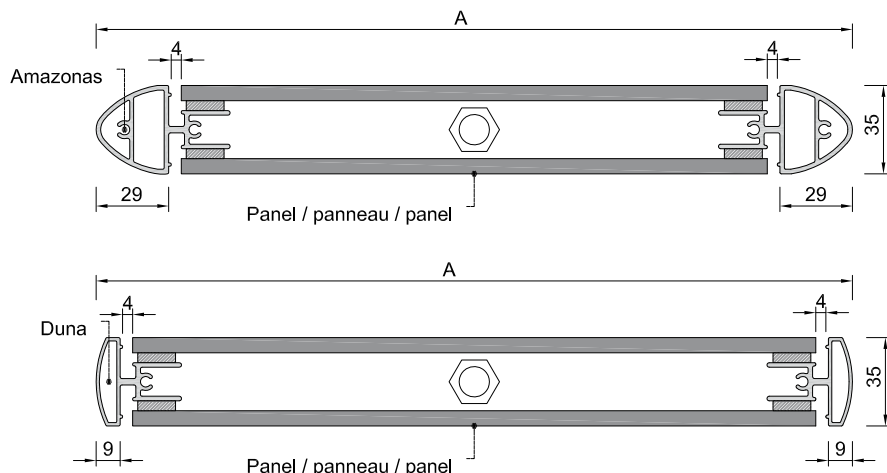

montante | montants | mullions

M80.65

M45.65

duna

arrastre | barre de manouvre | drive road

A40.10

A25.10

chasis chassis frame	panel panneau panel								
	textura texture texture			materiales materiueux materials				1 cara 1 visage 1 face	2 cara 2 visage 2 face
	expandido deployé expanded	perforado perfore perforated	opaco opaque opaque	alu	zinc	composite	hpl		
Amazonas / Duna	●			●				✓	✓
Amazonas / Duna	●				●			✓	✓
Amazonas / Duna		●		●				✓	✓
Amazonas / Duna		●			●			✓	✓
Amazonas / Duna		●				●		✓	✓
Amazonas / Duna			●	●				✓	✓
Amazonas / Duna			●		●			✓	✓
Amazonas / Duna			●			●		✓	✓
Amazonas / Duna			●				●	✓	✓

A= desde 200mm hasta 500mm / de 200mm á 500mm / from 200mm to 500mm

fijación fixation fixation		lama lame blade					accionamiento commande operation		
vista visible exposed	oculta cachée concealed	posición position blade		l max (mm) l max (mm) l max (mm)		H	V		
		H	V	H	V				
✓		✓	✓	2000	3000			✋	⚡
✓		✓	✓	2000	3000			✋	⚡
✓		✓	✓	2000	3000			✋	⚡
✓		✓	✓	2000	3000			✋	⚡
✓	✓	✓	✓	2000	3000			✋	⚡
✓	✓	✓	✓	2000	3500			✋	⚡
✓		✓	✓	2000	3000			✋	⚡
✓		✓	✓	2000	3000			✋	⚡
✓	✓	✓	✓	2000	3000			✋	⚡
✓	✓	✓	✓	2000	3500			✋	⚡