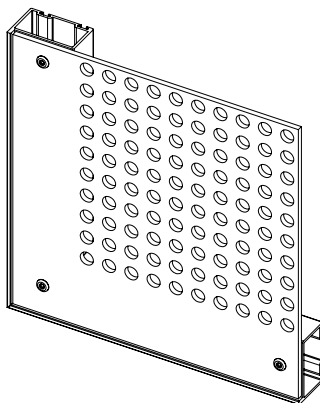

modelo modèle model	bastidor cadre frame	E	expandido deployé expanded	perforado perforé perforated	opaco opaque opaque	ALU	acero acier steel	cobre cuivre cooper	zinc	composite	HPL
Metalic Expandit	50.60L	60mm	✓			✓	✓	✓	✓		
Panell HPL Opac	50.60L	60mm			✓						✓
Panell HPL Perforat	50.60L	60mm		✓							✓
Full Ona Opac	50.60L	60mm			✓	✓	✓				
Full Ona Perforat	50.60L	60mm		✓		✓	✓				
Full Opac	LM.48	50mm			✓	✓	✓	✓	✓	✓	
Full Perforat	LM.48	50mm		✓		✓	✓	✓	✓	✓	

porticones plegables & paneles correderos | *volets coulissants & pliables* | sliding & folding shutters

Full Opac

Full Ona Opac

Panell HPL Opac

Metalic Expandit

Full Perforat

Full Ona Perforat

Panell HPL Perforat