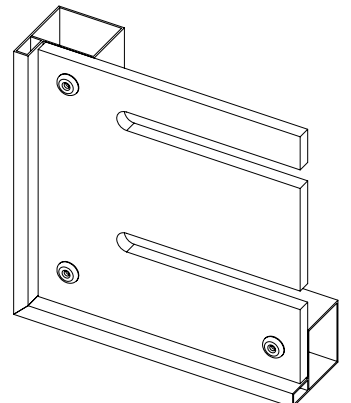

modelo modèle model	bastidor cadre frame	E	expandido deployé expanded	perforado perforé perforated	opaco opaque opaque	ALU	acero acier steel	cobre cuivre cooper	zinc	composite	HPL
Metalic Expandit	50.60L	60mm	✓			✓	✓	✓	✓		
Panell HPL Opac	50.60L	60mm			✓						✓
Panell HPL Perforat	50.60L	60mm		✓							✓
Full Ona Opac	50.60L	60mm			✓	✓	✓				
Full Ona Perforat	50.60L	60mm		✓		✓	✓				
Full Opac	LM.48	50mm			✓	✓	✓	✓	✓	✓	
Full Perforat	LM.48	50mm		✓		✓	✓	✓	✓	✓	

porticones plegables & paneles correderos | *volets coulissants & pliables* | sliding & folding shutters

Full Opac

Full Ona Opac

Panell HPL Opac

Metalic Expandit

Full Perforat

Full Ona Perforat

Panell HPL Perforat