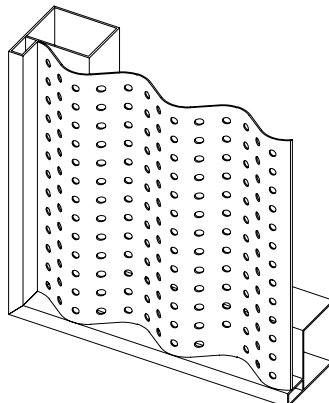

modelo modèle model	bastidor cadre frame	E	expandido deployé expanded	perforado perforé perforated	opaco opaque opaque	ALU	acero acier steel	cobre cuivre cooper	zinc	composite	HPL
Metalic Expandit	50.60L	60mm	✓			✓	✓	✓	✓		
Panell HPL Opac	50.60L	60mm			✓						✓
Panell HPL Perforat	50.60L	60mm		✓							✓
Full Ona Opac	50.60L	60mm			✓	✓	✓				
Full Ona Perforat	50.60L	60mm		✓		✓	✓				
Full Opac	LM.48	50mm			✓	✓	✓	✓	✓	✓	
Full Perforat	LM.48	50mm		✓		✓	✓	✓	✓	✓	

porticones plegables & paneles correderos | *volets coulissants & pliables* | sliding & folding shutters

Full Opac

Full Ona Opac

Panell HPL Opac

Metalic Expandit

Full Perforat

Full Ona Perforat

Panell HPL Perforat