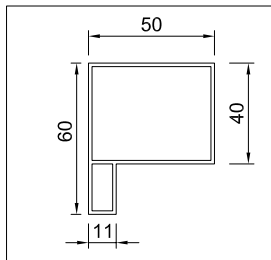

Perfiles de bastidor | profilés de cadre | frame profiles

LM.48

Multiples patrones de perforado
schémas de forage multiples
multiple perforated patterns

60.50L

Multiples modelos de metal expandido
plusieurs modèles de métal déployé
multiple models of expanded metal

| modelo modèle model | bastidor cadre frame | E | expandido deployé expanded | perforado perforé perforated | opaco opaque opaque | ALU | acero acier steel | cobre cuivre cooper | zinc | composite | HPL |
|---------------------------|----------------------------|------|----------------------------------|------------------------------------|---------------------------|-----|-------------------------|---------------------------|------|-----------|-----|
| Metalic Expandit | 50.60L | 60mm | ✓ | | | ✓ | ✓ | ✓ | ✓ | | |
| Panell HPL Opac | 50.60L | 60mm | | | ✓ | | | | | | ✓ |
| Panell HPL Perforat | 50.60L | 60mm | | ✓ | | | | | | | ✓ |
| Full Ona Opac | 50.60L | 60mm | | | ✓ | ✓ | ✓ | | | | |
| Full Ona Perforat | 50.60L | 60mm | | ✓ | | ✓ | ✓ | | | | |
| Full Opac | LM.48 | 50mm | | | ✓ | ✓ | ✓ | ✓ | ✓ | ✓ | |
| Full Perforat | LM.48 | 50mm | | ✓ | | ✓ | ✓ | ✓ | ✓ | ✓ | |